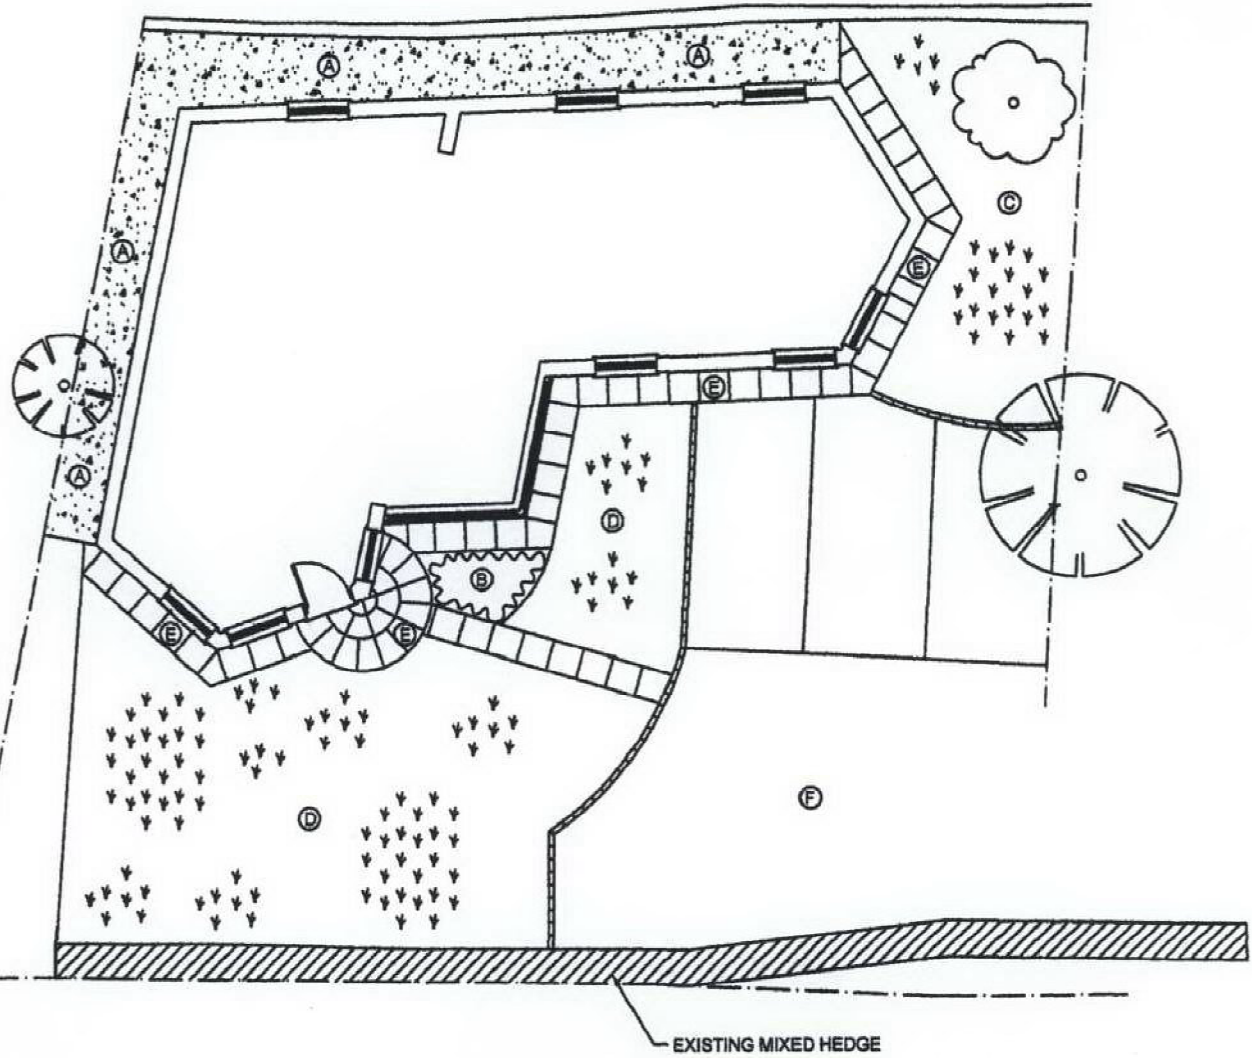

NEW LEVEL LANDSCAPES LTD.

Proposed Planting Plan - Glenmarlen

SCALE 1:150 A4 S.ELDRIDGE

25/08/08 0028d

SCHEDULE

- (A) - GRAVEL / PAVED AREA
- (B) - SHRUB BED WITH 8 No. EUNOYMUS EMERALD AND GOLD.
- (C) - TURF - REPLACE EXISTING TREE WITH 14/16 GIRTH BETULA JACQUEMONTII
- (D) - TURF
- (E) - SANDSTONE PATIO, COLOUR TO BE AGREED
- (F) - GRAVEL / TARMAC DRIVE WITH BLOCK KERB EDGE

08/2931/-

STOCKTON BOROUGH COUNCIL
PLANNING
24 SEP 2008
DATE RECEIVED